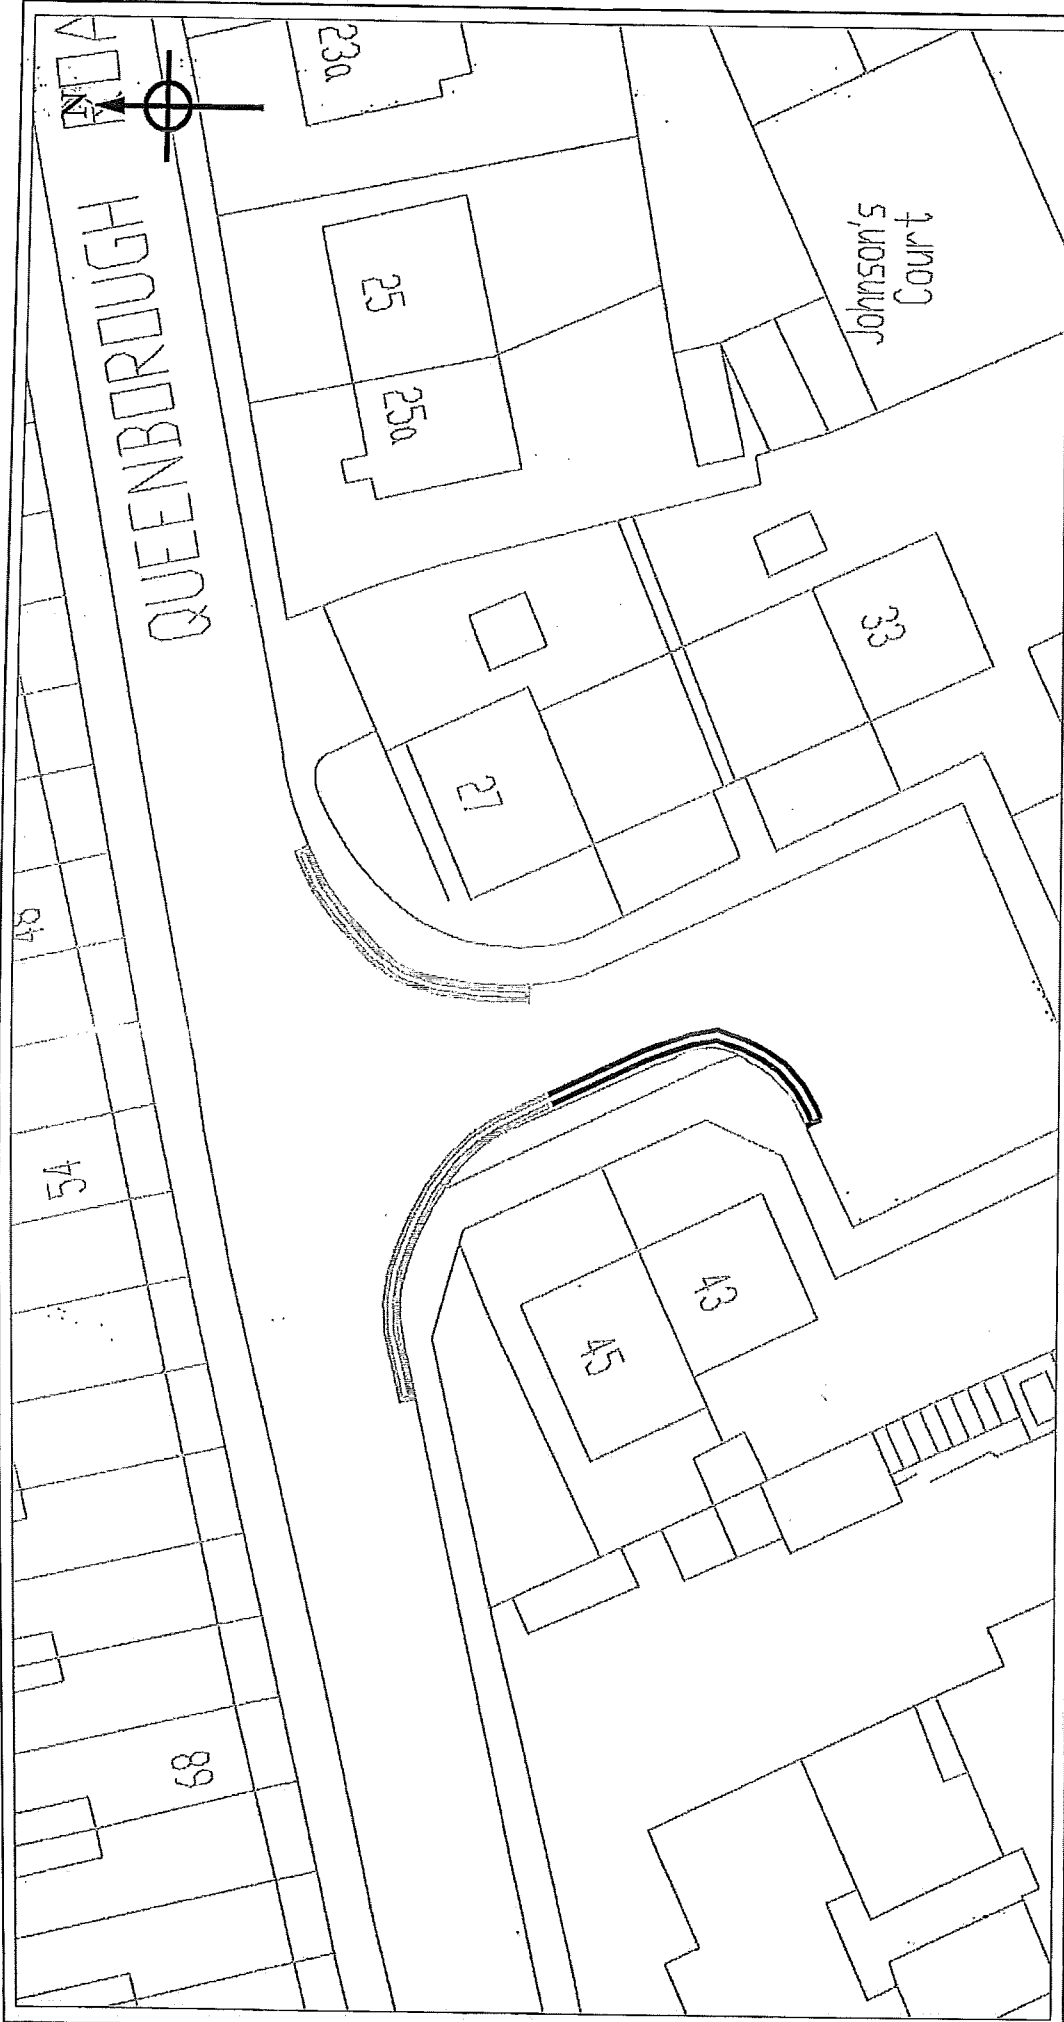

Annex A

Majesty's Stationery Office. © Crown copyright. Unauthorised reproduction infringes Crown copyright and may lead to prosecution or civil proceedings.
Swale Borough Council, LA079626, 2001

DRAWN	BOC
DATE	Oct 12
SCALE	NTS
ES/2738/071	

Key

- Existing double yellow lines
- Proposed double yellow lines

Queenborough Road, Sheppey –
Proposed Double Yellow Lines